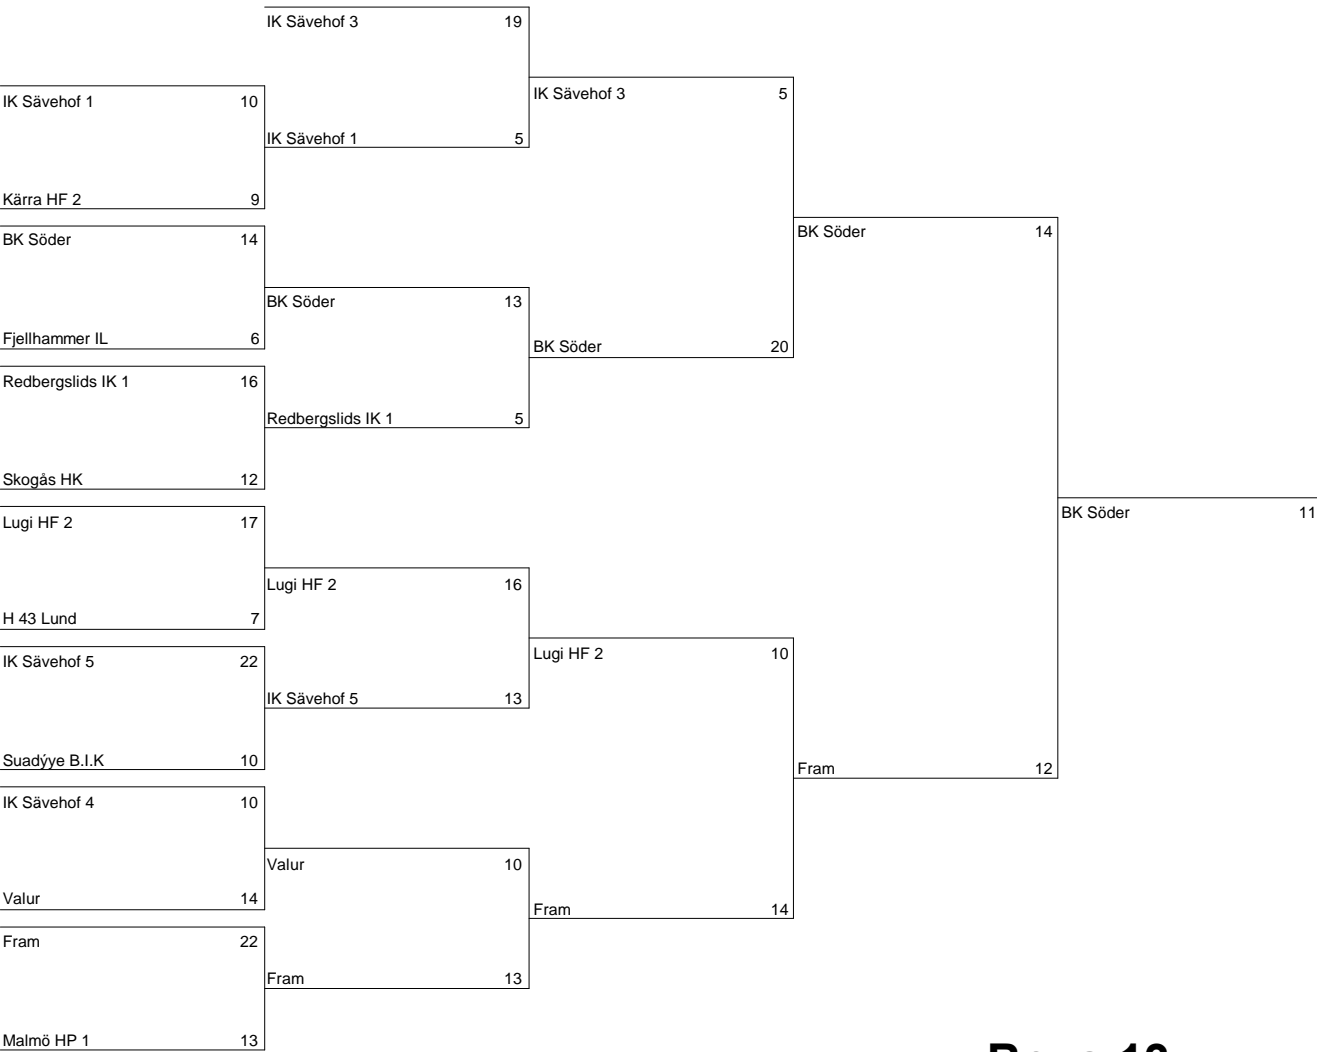

Boys 13

BK Söder