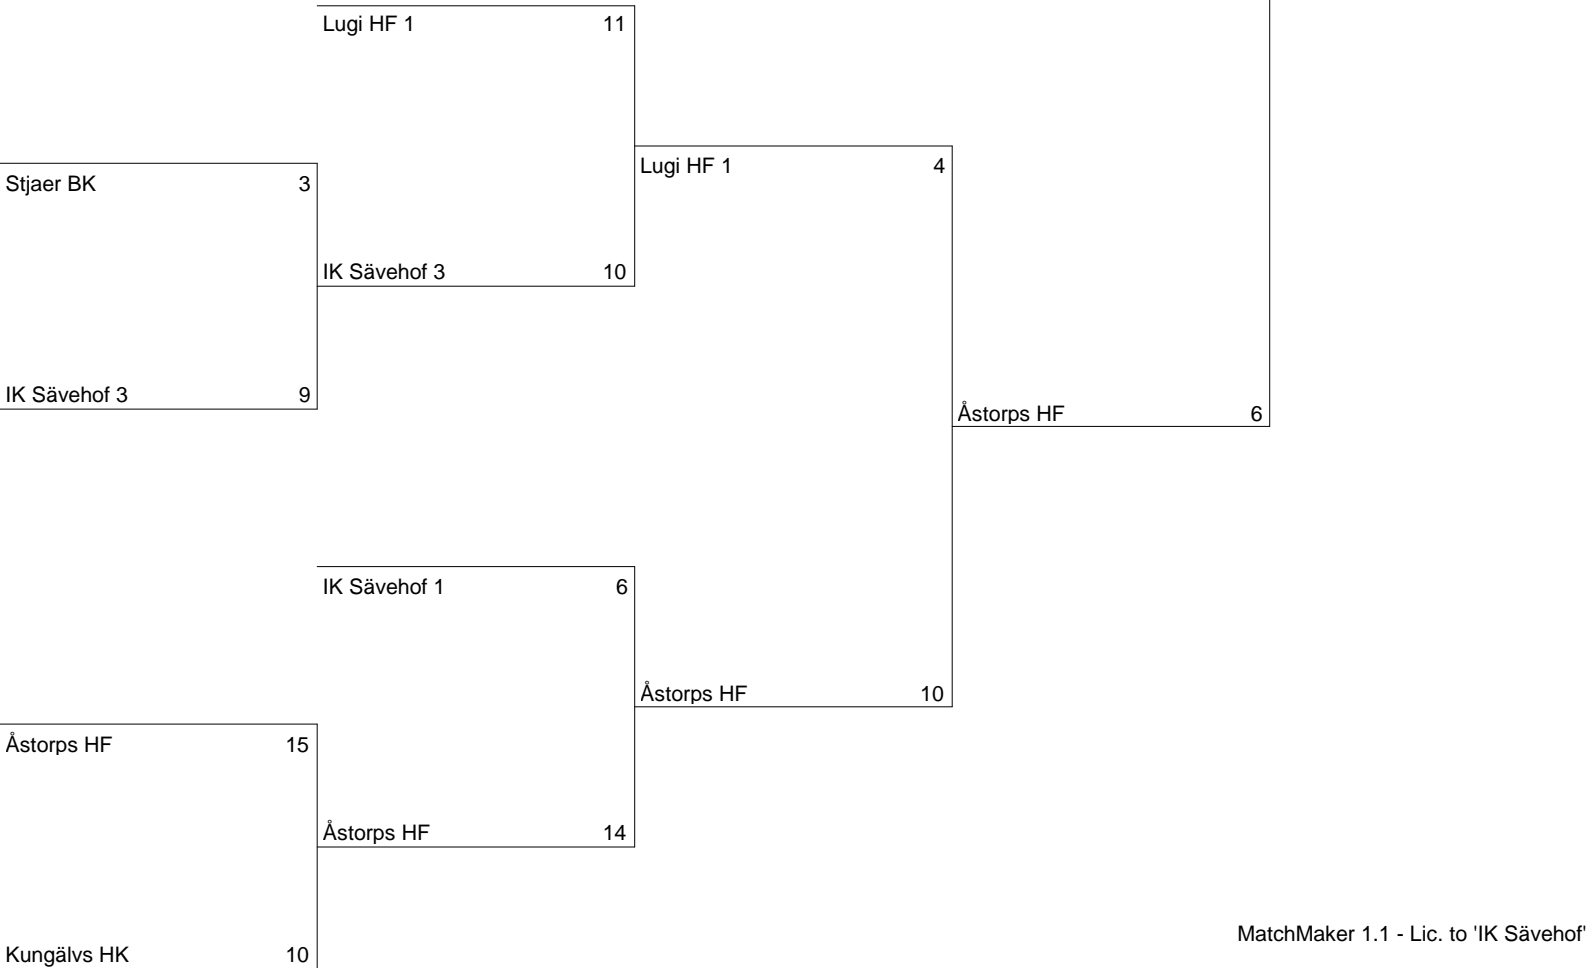

Girls 11

Hammarby IF	4
SV Gross Oesingen	7

SV Gross Oesingen	1

Tryst HC	9

Tryst HC	9
IK Sävehof 2	5

Tryst HC	5

Girls 11

Tryst HC

Torslanda HK 1	6
IK Sävehof 4	7
Torslanda HK 2	8

Torslanda HK 2	10

Torslanda HK 2	8

Bjursläotts IF 1	10
OV Helsingborg	9

Bjursläotts IF 1	8